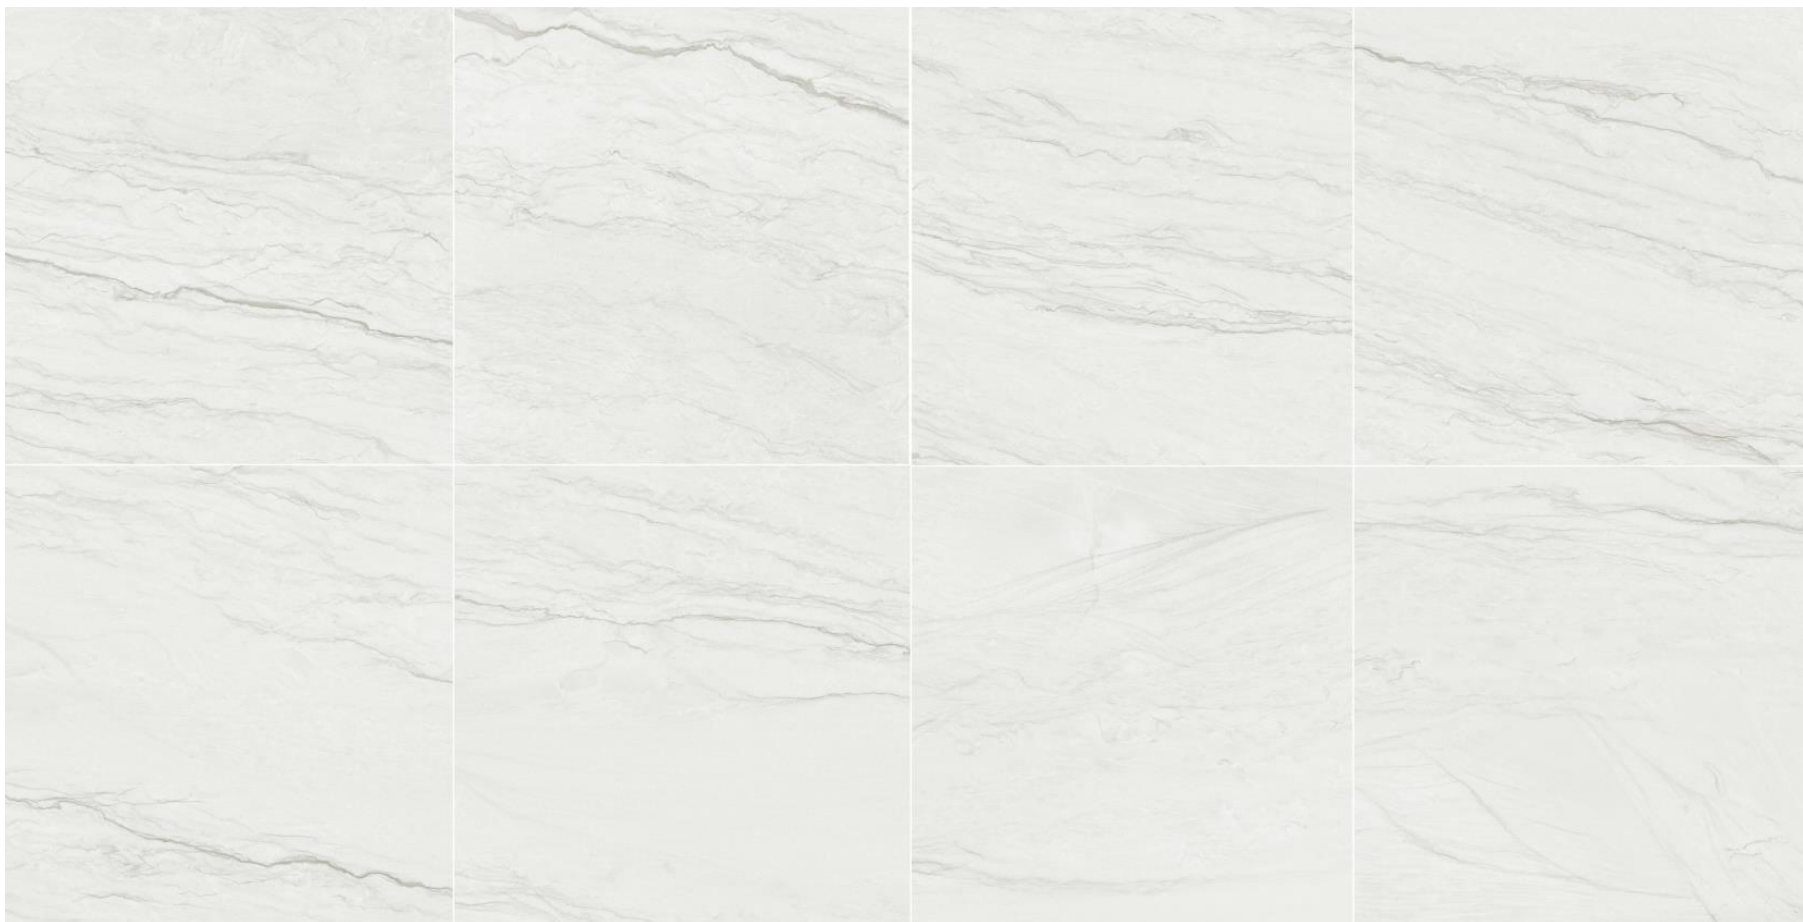

SYRIO

Syrio White
YR8031AM
60x60cm