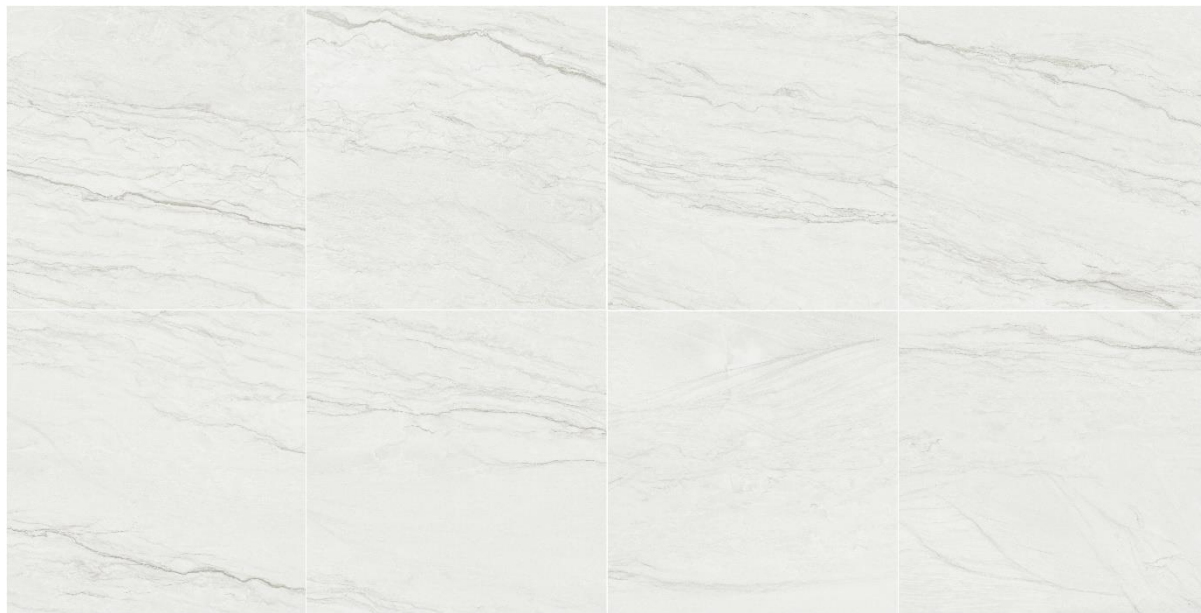

Candy Off White
YR350AM 60x60cm
SR350AM 30x60cm

Candy Cream
YR350BM 60x60cm
SR350BM 30x60cm

SYRIO

Syrio White
YR8031AM
60x60cm

Syrio Warm Beige
YR8031BM 60x60cm

Syrio Anthracite
YR8031CM 60x60cm

Guocera

SYRIO

Basic Body Glazed Porcelain

Available Sizes:
60x60cm

Resistant to wet
sliding
P4 / R10

Surface:
Flat

Edge:
Rectified

Print Type :
Digital Print

60x60 : 8
Faces

SYRIO