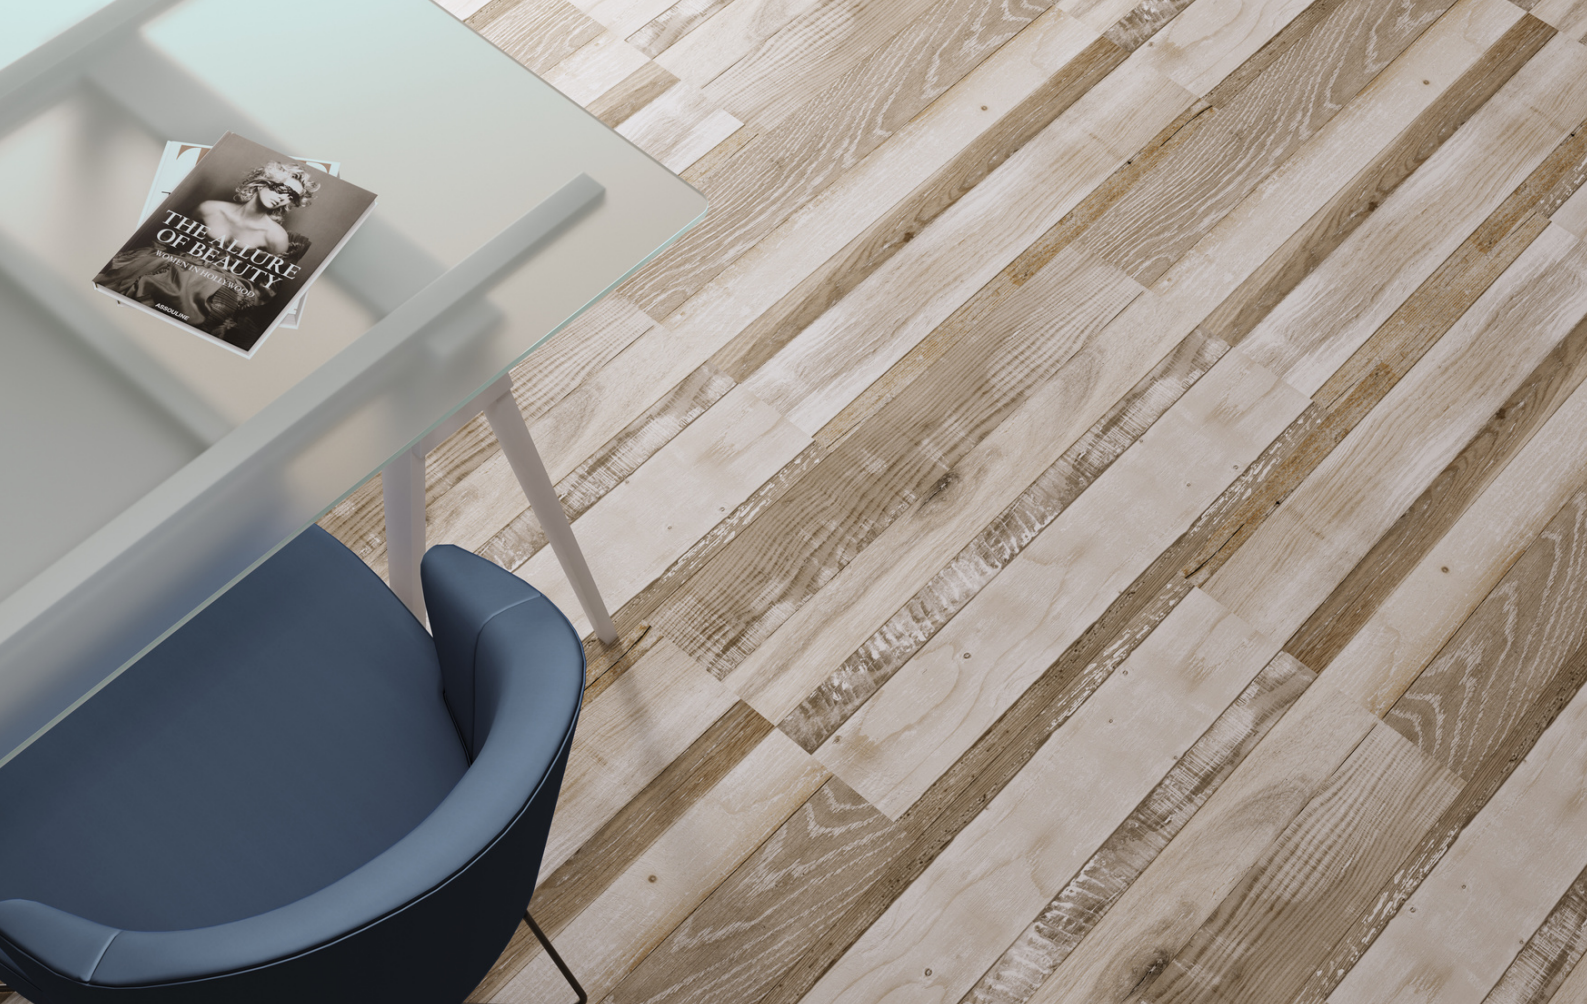

Verde Moss
5HP.MA