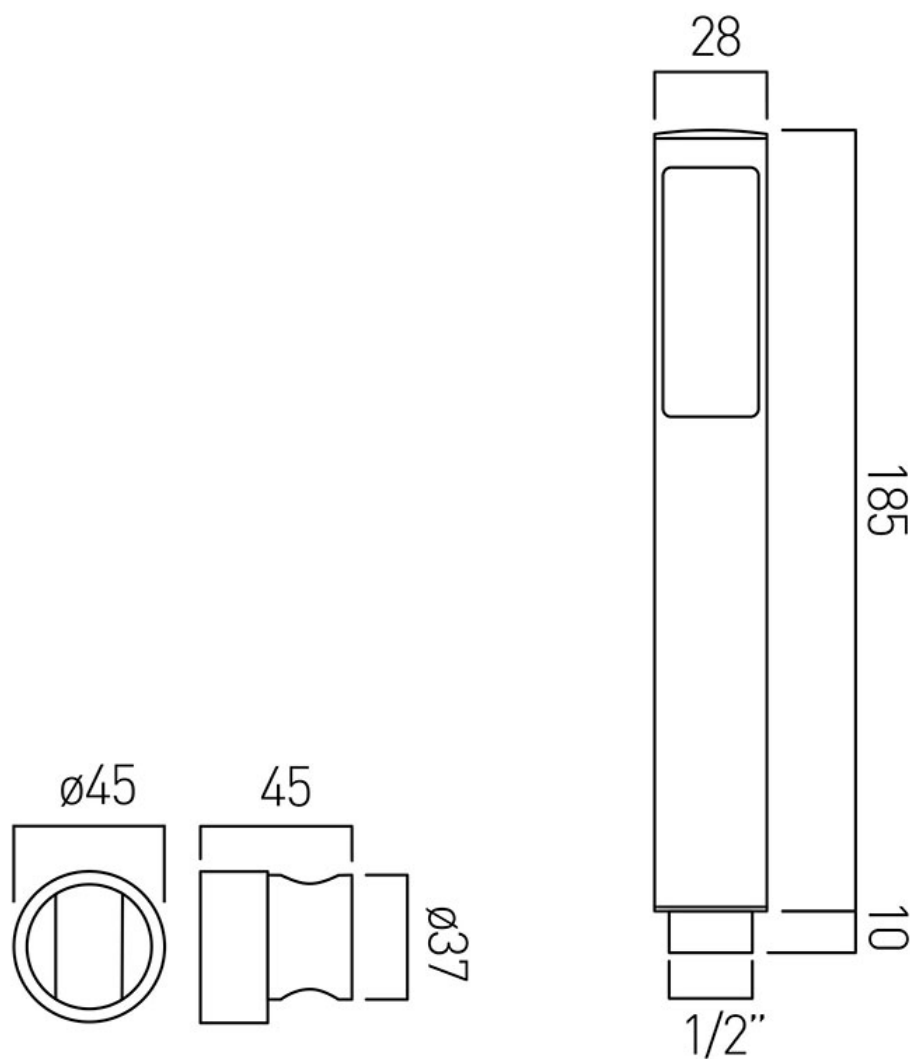

SPECIFICATION SHEET

COLLECTION: ZOO

PRODUCT CODE: ZOO-SFMK-C/P

DESCRIPTION:

Zoo
single function mini shower kit
wall mounted
with 150cm smooth hose and bracket
minimum operating pressure 0.2 bar LP

FINISH:

Chrome

FLOW REGULATOR:

FR-SHOWER/9-C/P

MINIMUM OPERATING PRESSURE:

0.2 bar LP

FLOW RATE AT 3.0 BAR FLOW PRESSURE:

24 l/min

tel: 01934 744466
email: sales@vado.com
www.vado.com

where inspiration flows
taps | showering | accessories

TECHNICAL DRAWING

COLLECTION: Z00

PRODUCT CODE: Z00-SFMK-C/P

tel: 01934 744466
email: sales@vado.com
www.vado.com

where inspiration flows
taps | showering | accessories