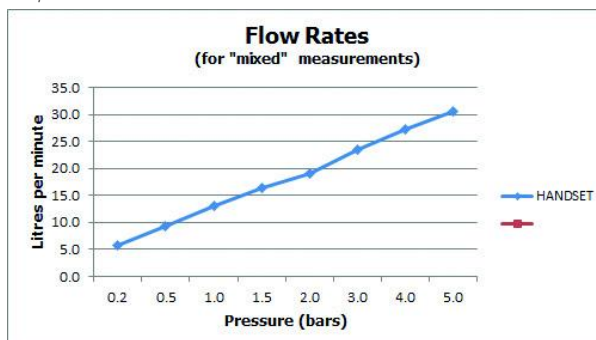

Chrome

FLOW REGULATOR:

FR-SHOWER/9-C/P

MINIMUM OPERATING PRESSURE:

0.2 bar LP

FLOW RATE AT 3.0 BAR FLOW PRESSURE:

24 l/min

tel: 01934 744466
email: sales@vado.com
www.vado.com