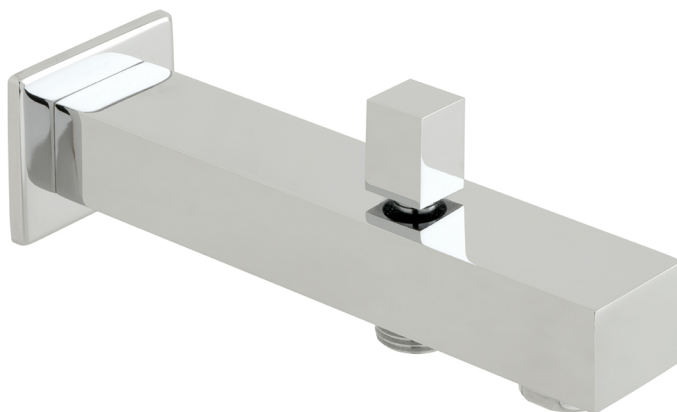

SPECIFICATION SHEET

COLLECTION: BOKX

PRODUCT CODE: AX-BOK-140/SQ/DIV

DESCRIPTION:

square bath spout with integrated diverter
wall mounted
1/2" male inlet
1 x 1/2" shower outlet
minimum operating pressure 1.0 bar MP

FINISH:

Chrome

MINIMUM OPERATING PRESSURE:

1.0 bar MP

tel: 01934 744466
email: sales@vado.com
www.vado.com

where inspiration flows
taps | showering | accessories