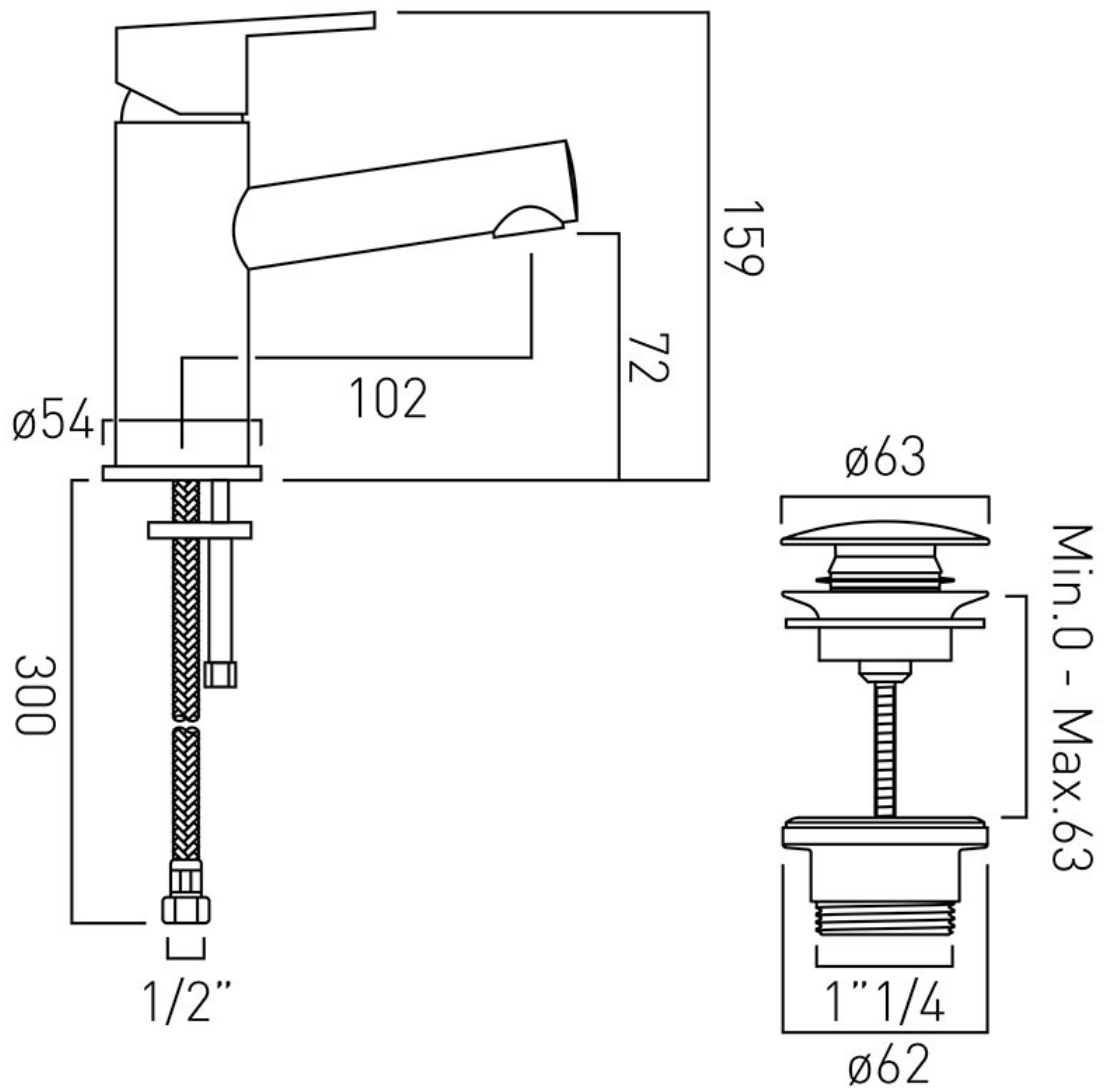

# SPECIFICATION SHEET

**COLLECTION:** SENSE

**PRODUCT CODE:** SEN-100/CC-C/P

**DESCRIPTION:**

mono basin mixer  
single lever  
deck mounted  
smooth bodied  
with universal basin waste  
with water flow aerator  
ceramic cartridge CAR-K40A  
2 x 1/2" nut x 400mm flexipipe connection  
deck mount drill hole diameter 35mm  
minimum operating pressure 0.2 bar LP

**FINISH:**

Chrome

**FLOW REGULATOR:**

FR-100/5-PLA

**MINIMUM OPERATING PRESSURE:**

0.2 bar LP

tel: 01934 744466  
email: sales@vado.com  
www.vado.com

**where inspiration flows**  
taps | showering | accessories

# TECHNICAL DRAWING

**COLLECTION:** SENSE

**PRODUCT CODE:** SEN-100/CC-C/P

tel: 01934 744466  
email: sales@vado.com  
www.vado.com

**where inspiration flows**  
taps | showering | accessories