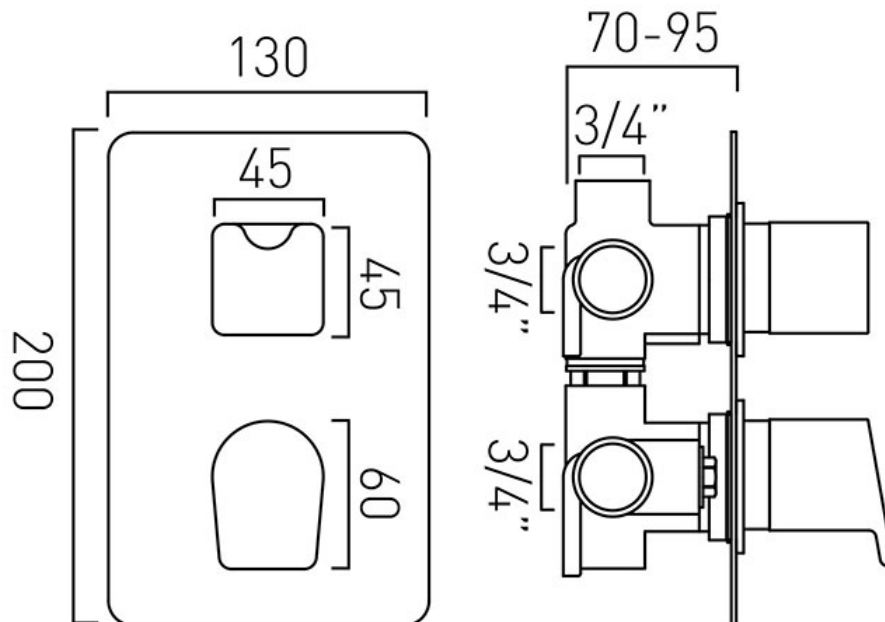

SPECIFICATION SHEET

COLLECTION: PHOTON

PRODUCT CODE: PHO-148D/3-C/P

DESCRIPTION:

DX Photon
concealed 3 outlet, 2 handle thermostatic shower valve with integrated diverter
wall mounted
with rectangular backplate
thermostatic cartridge V-001C-PLA
diverter cartridge FL-804-33X/3X
2 x 3/4" female inlets
3 x 3/4" female outlets
includes 3/4" - 1/2" adaptors
inc. bleed valve for system flush on installation
min-max wall mount 70-95mm
optimum installation depth 82mm
minimum operating pressure 0.2 bar LP (shower)
minimum operating pressure 1.0 bar MP (bath)

FINISH:

Chrome

FLOW REGULATOR:

N

MINIMUM OPERATING PRESSURE:

0.2 bar LP (shower) 1.0 bar MP (bath)

FLOW RATE AT 3.0 BAR FLOW PRESSURE:

30 l/min

tel: 01934 744466
email: sales@vado.com
www.vado.com

where inspiration flows
taps | showering | accessories

TECHNICAL DRAWING

COLLECTION: PHOTON

PRODUCT CODE: PHO-148D/3-C/P

tel: 01934 744466
email: sales@vado.com
www.vado.com