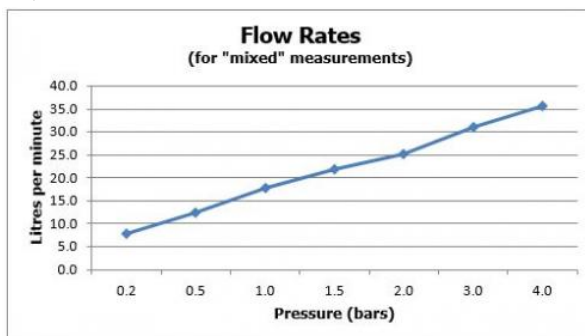

FINISH:

Chrome

FLOW REGULATOR:

N

MINIMUM OPERATING PRESSURE:

0.2 bar LP (shower) 1.0 bar MP (bath)

FLOW RATE AT 3.0 BAR FLOW PRESSURE:

30 l/min