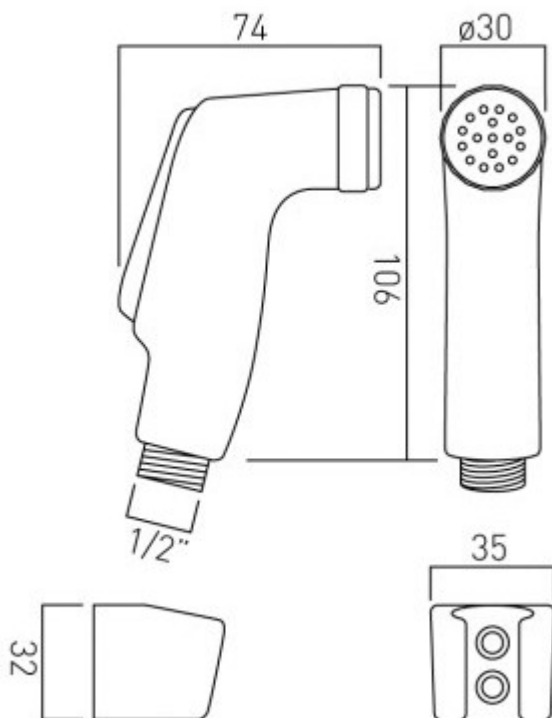

Technical sheet:

chrome: PEX-SHATTAF-C/P
black/chrome: PEX-SHATTAF-B/C
white/chrome: PEX-SHATTAF-W/C

technical drawing

description:

shattaf kit in chrome

finishes:

chrome
black/chrome
white/chrome

minimum operating pressure: 1.0 bar MP

Eco flow regulator: FR-SHOWER/9-C/P

guarantee:

chrome: 12 year guarantee
black/chrome: 12 year guarantee
white/chrome: 12 year guarantee

VADO wedmore road cheddar somerset england bs27 3eb

tel 01934 744466 fax 01934 744345 sales@vado-uk.com www.vado-uk.com