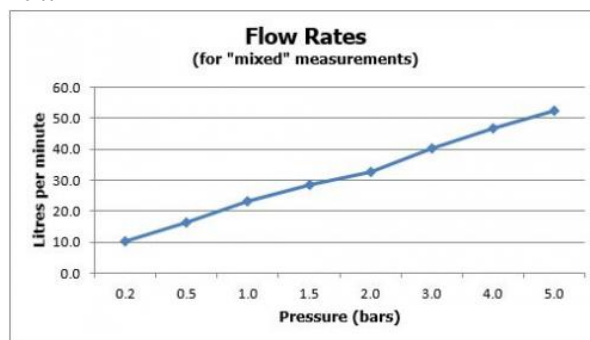

MINIMUM OPERATING PRESSURE:

1.0 bar MP

tel: 01934 744466
email: sales@vado.com
www.vado.com

where inspiration flows
taps | showering | accessories