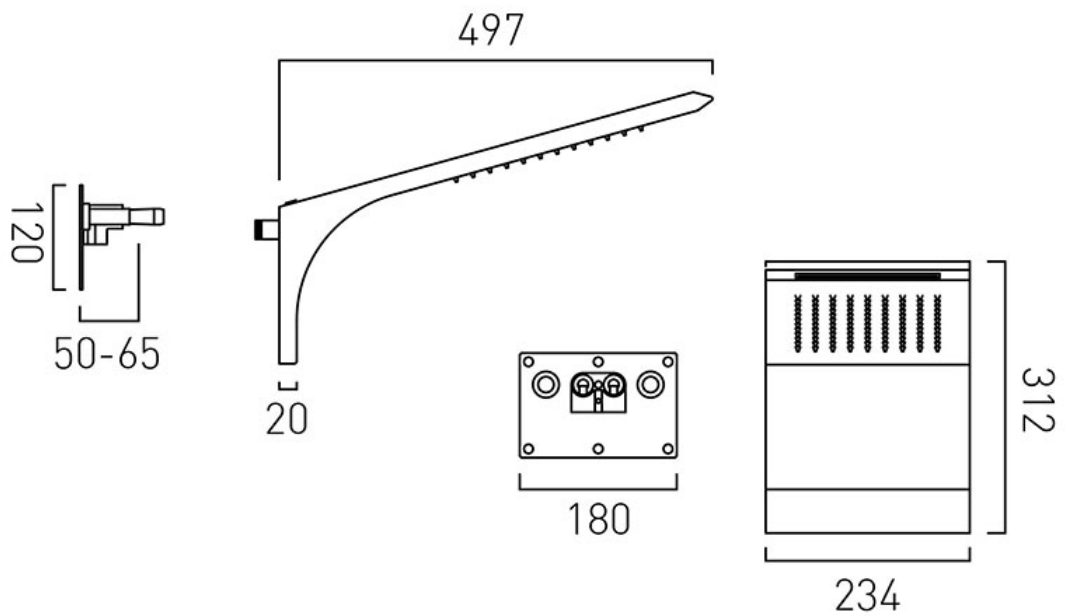

# SPECIFICATION SHEET

**COLLECTION:** OMIKA

**PRODUCT CODE:** OMI-WMHEAD-C/P

**DESCRIPTION:**

shower head  
wall mounted  
2 functions: rain and water blade  
min-max wall mount 50-65mm  
optimum installation depth 57mm  
minimum operating pressure 1.0 bar MP

# TECHNICAL DRAWING

**COLLECTION:** OMIKA

**PRODUCT CODE:** OMI-WMHEAD-C/P

tel: 01934 744466  
email: [sales@vado.com](mailto:sales@vado.com)  
[www.vado.com](http://www.vado.com)

**where inspiration flows**  
taps | showering | accessories