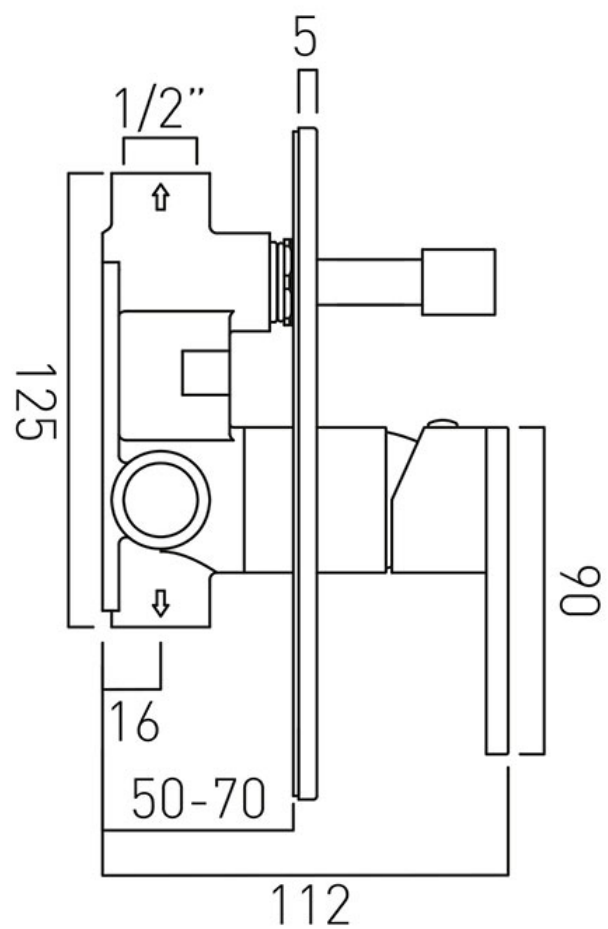

SPECIFICATION SHEET

COLLECTION: NOTION

PRODUCT CODE: NOT-147A-C/P

DESCRIPTION:

Notion
concealed 2 outlet shower valve with diverter
single lever
wall mounted
with rectangular backplate
ceramic cartridge CAR-K35A
2 x 1/2" female inlets
2 x 1/2" female outlets
min-max wall mount 50-70mm
minimum operating pressure
0.2 bar LP (shower) 1.5 bar MP (bath)

FINISH:

Chrome

FLOW REGULATOR:

N

MINIMUM OPERATING PRESSURE:

0.2 bar LP (shower) 1.5 bar MP (bath)

tel: 01934 744466
email: sales@vado.com
www.vado.com

where inspiration flows
taps | showering | accessories

TECHNICAL DRAWING

COLLECTION: NOTION

PRODUCT CODE: NOT-147A-C/P

tel: 01934 744466
email: sales@vado.com
www.vado.com

where inspiration flows
taps | showering | accessories