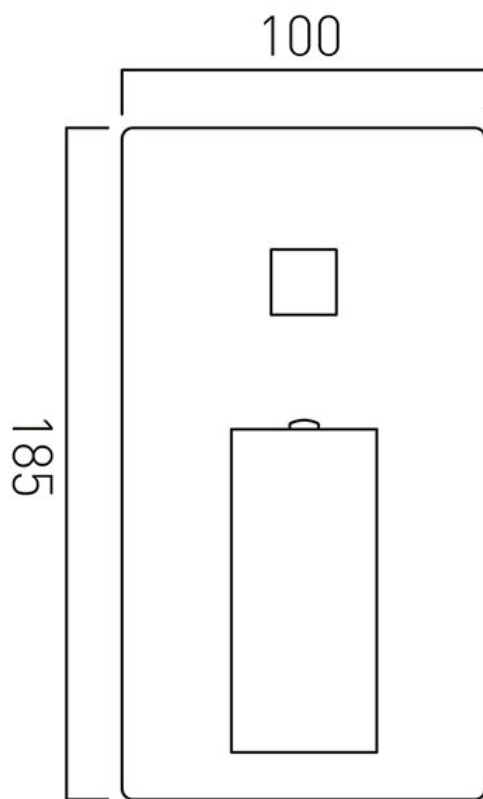

SPECIFICATION SHEET

COLLECTION: NOTION

PRODUCT CODE: NOT-147A-C/P

DESCRIPTION:

Notion
concealed 2 outlet shower valve with diverter
single lever
wall mounted
with rectangular backplate
ceramic cartridge CAR-K35A
2 x 1/2" female inlets
2 x 1/2" female outlets
min-max wall mount 50-70mm
minimum operating pressure
0.2 bar LP (shower) 1.5 bar MP (bath)

FINISH:

Chrome

FLOW REGULATOR:

N

MINIMUM OPERATING PRESSURE:

0.2 bar LP (shower) 1.5 bar MP (bath)

tel: 01934 744466
email: sales@vado.com
www.vado.com

where inspiration flows
taps | showering | accessories

TECHNICAL DRAWING

COLLECTION: NOTION

PRODUCT CODE: NOT-147A-C/P

tel: 01934 744466
email: sales@vado.com
www.vado.com

where inspiration flows
taps | showering | accessories