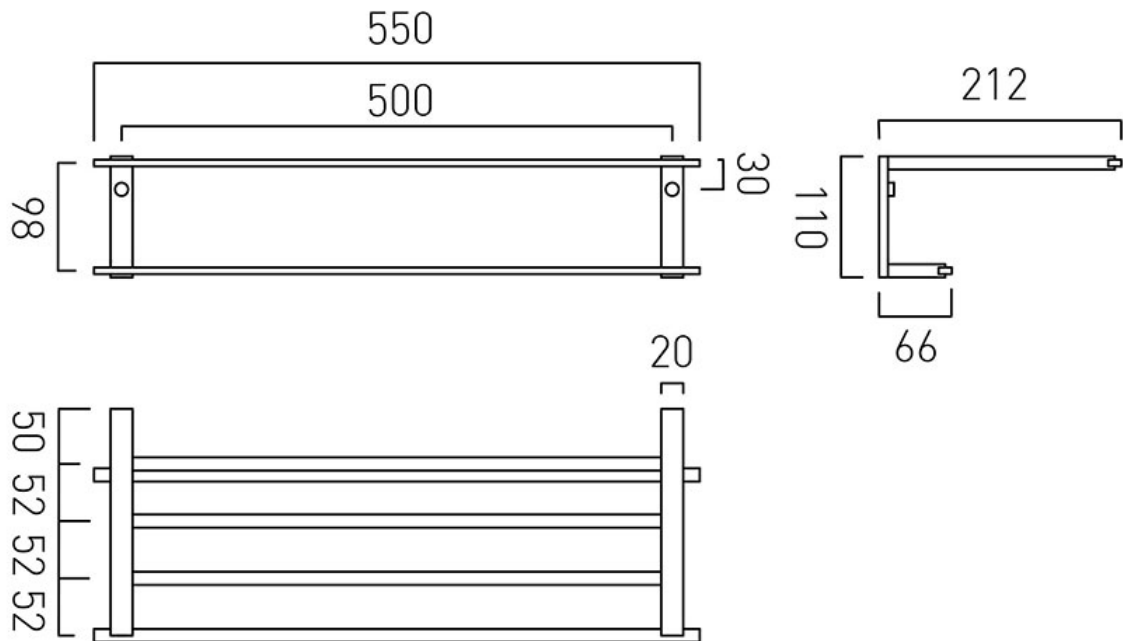

SPECIFICATION SHEET

COLLECTION: LEVEL

PRODUCT CODE: LEV-185B-C/P

DESCRIPTION:

towel shelf with towel rail
wall mounted
550mm (22")

FINISH:

Chrome

tel: 01934 744466
email: sales@vado.com
www.vado.com

where inspiration flows
taps | showering | accessories

TECHNICAL DRAWING

COLLECTION: LEVEL

PRODUCT CODE: LEV-185B-C/P

tel: 01934 744466
email: sales@vado.com
www.vado.com

where inspiration flows
taps | showering | accessories