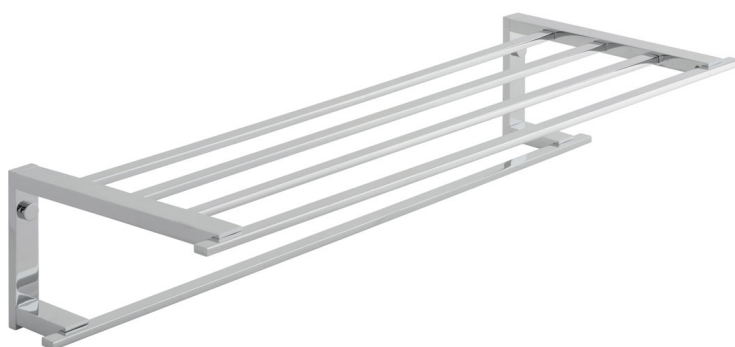

SPECIFICATION SHEET

COLLECTION: LEVEL

PRODUCT CODE: LEV-185B-C/P

DESCRIPTION:

towel shelf with towel rail
wall mounted
550mm (22")

FINISH:

Chrome

tel: 01934 744466
email: sales@vado.com
www.vado.com

where inspiration flows
taps | showering | accessories

TECHNICAL DRAWING

COLLECTION: LEVEL

PRODUCT CODE: LEV-185B-C/P

tel: 01934 744466
email: sales@vado.com
www.vado.com

where inspiration flows
taps | showering | accessories