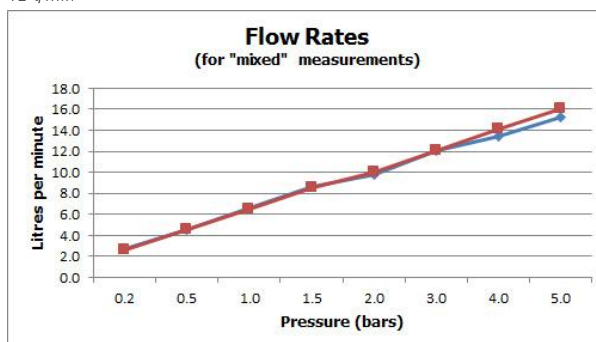

FLOW RATE AT 3.0 BAR FLOW PRESSURE:

12 l/min

tel: 01934 744466
email: sales@vado.com
www.vado.com

where inspiration flows
taps | showering | accessories