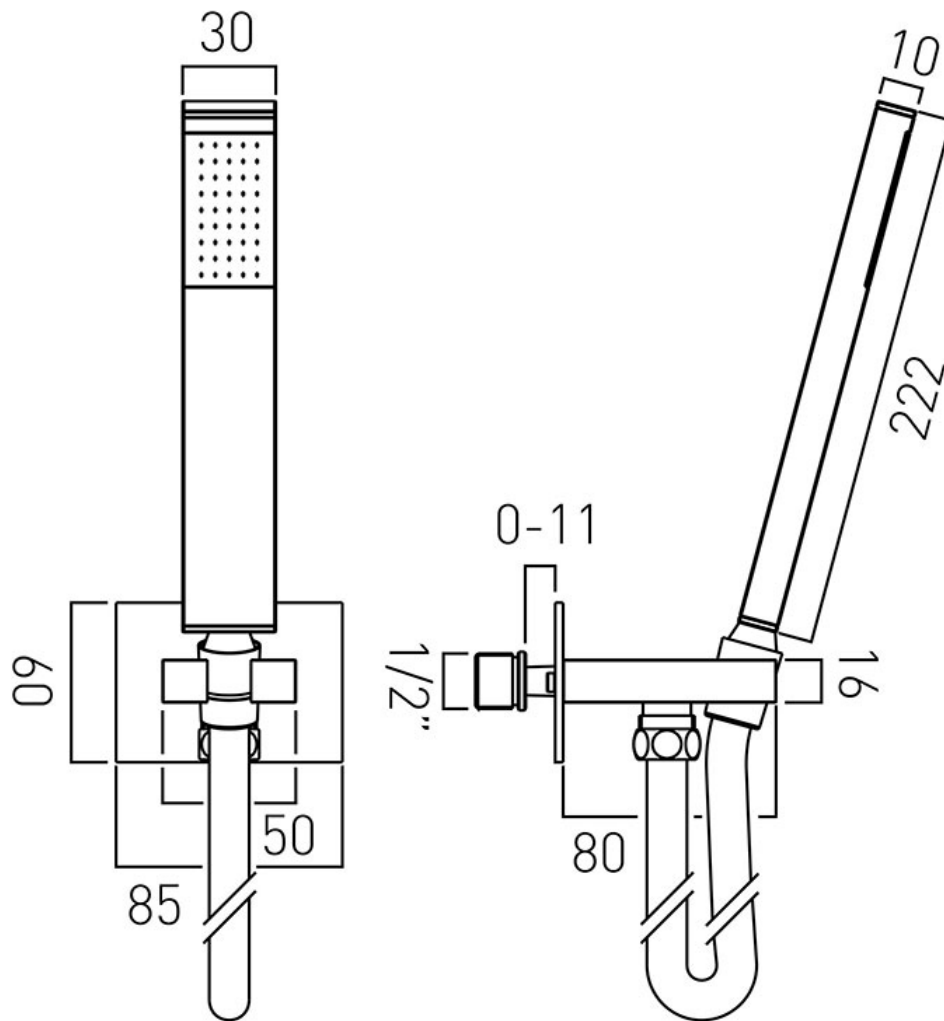

## DESCRIPTION:

Instinct  
single function mini shower kit  
wall mounted  
with 150cm shower hose  
and bracket with integrated outlet  
1/2" inlet  
min-max wall mount 0-11mm  
minimum operating pressure 1.0 bar MP

## FLOW REGULATOR:

FR-SHOWER/9-C/P

## FLOW RATE AT 3.0 BAR FLOW PRESSURE:

12 l/min

tel: 01934 744466  
email: sales@vado.com  
www.vado.com

where inspiration flows  
taps | showering | accessories

# TECHNICAL DRAWING

**COLLECTION:**

**PRODUCT CODE:** INS-SFMKWO-C/P

tel: 01934 744466  
email: sales@vado.com  
www.vado.com

**where inspiration flows**  
taps | showering | accessories