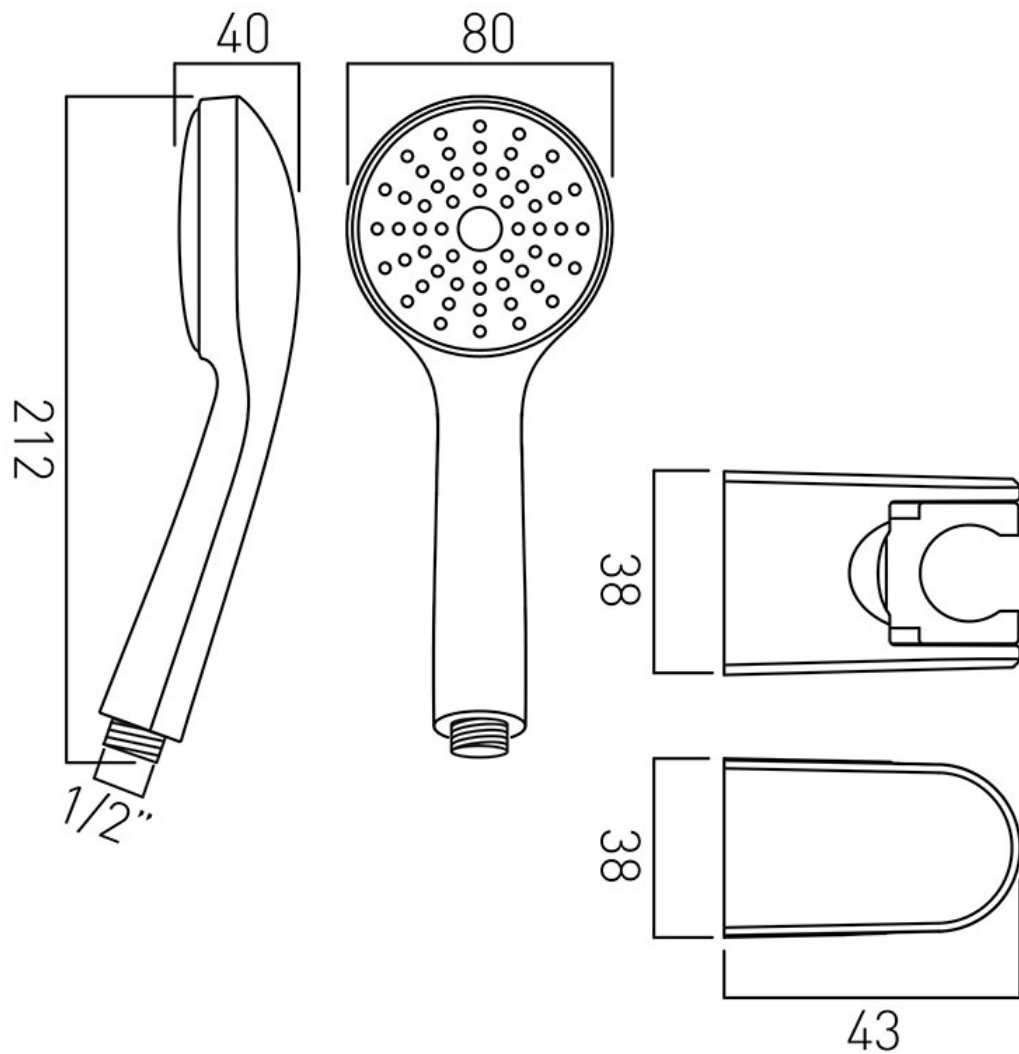

SPECIFICATION SHEET

COLLECTION:

PRODUCT CODE: ERI-SFMK-C/P

DESCRIPTION:

Eris
single function rub-clean mini shower kit
wall mounted
with 150cm hose and adjustable bracket
minimum operating pressure 0.2 bar LP

FINISH:

Chrome

FLOW REGULATOR:

FR-SHOWER/9-C/P

MINIMUM OPERATING PRESSURE:

0.2 bar LP

tel: 01934 744466
email: sales@vado.com
www.vado.com

where inspiration flows
taps | showering | accessories

TECHNICAL DRAWING

COLLECTION:

PRODUCT CODE: ERI-SFMK-C/P

tel: 01934 744466
email: sales@vado.com
www.vado.com

where inspiration flows
taps | showering | accessories