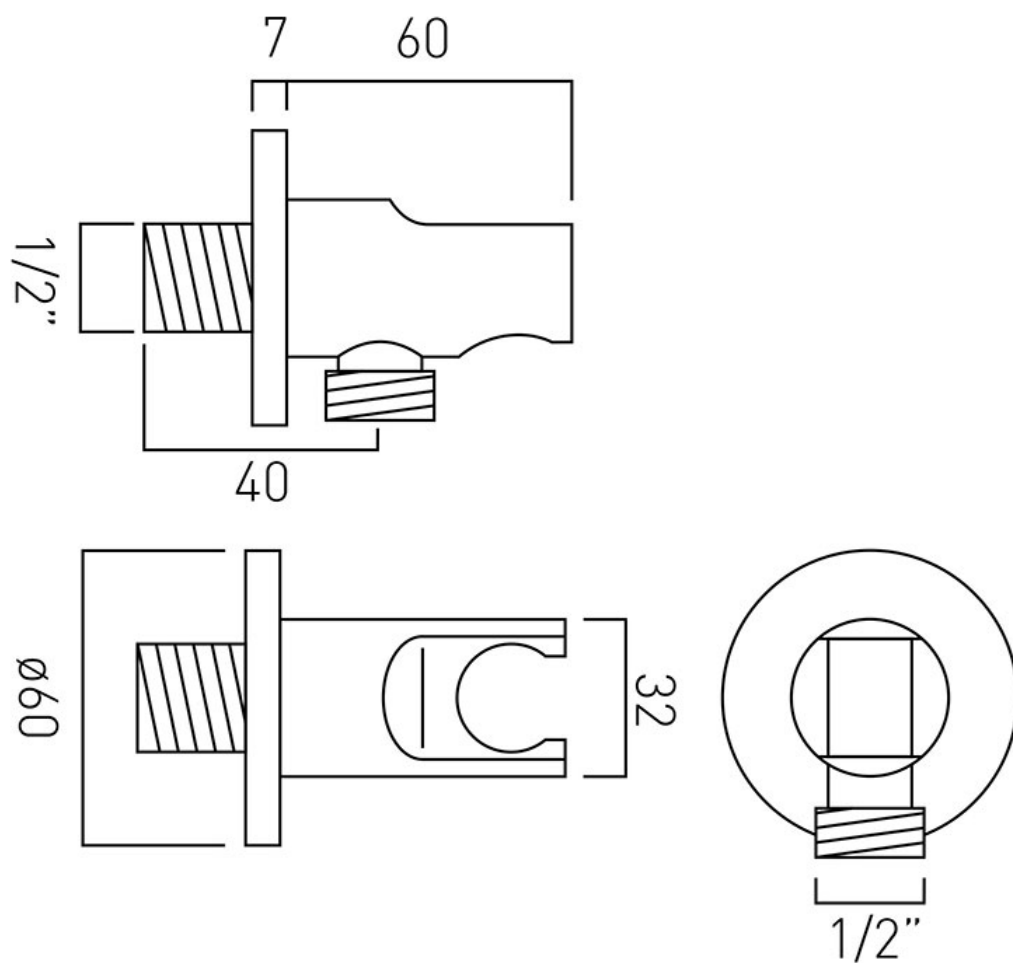

SPECIFICATION SHEET

COLLECTION: ELEMENTS

PRODUCT CODE: ELE-OUTLETBRACK2-C/P

DESCRIPTION:

Elements
integrated outlet
and shower bracket
wall mounted
1/2" threaded inlet
1/2" threaded outlet

FINISH:

Chrome

FLOW REGULATOR:

N

tel: 01934 744466
email: sales@vado.com
www.vado.com

where inspiration flows
taps | showering | accessories

TECHNICAL DRAWING

COLLECTION: ELEMENTS

PRODUCT CODE: ELE-OUTLETBRACK2-C/P

tel: 01934 744466
email: sales@vado.com
www.vado.com