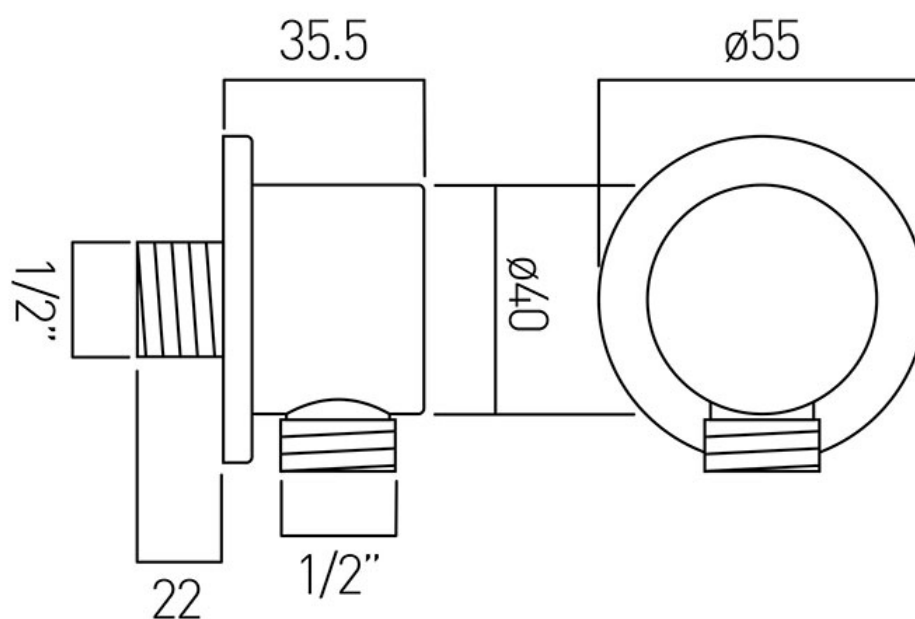

SPECIFICATION SHEET

COLLECTION: ELEMENTS

PRODUCT CODE: ELE-OUTLET-C/P

DESCRIPTION:

Elements
wall outlet
1/2" threaded inlet
1/2" threaded outlet

FINISH:

Chrome

FLOW REGULATOR:

N

tel: 01934 744466
email: sales@vado.com
www.vado.com

where inspiration flows
taps | showering | accessories

TECHNICAL DRAWING

COLLECTION: ELEMENTS

PRODUCT CODE: ELE-OUTLET-C/P

tel: 01934 744466
email: sales@vado.com
www.vado.com