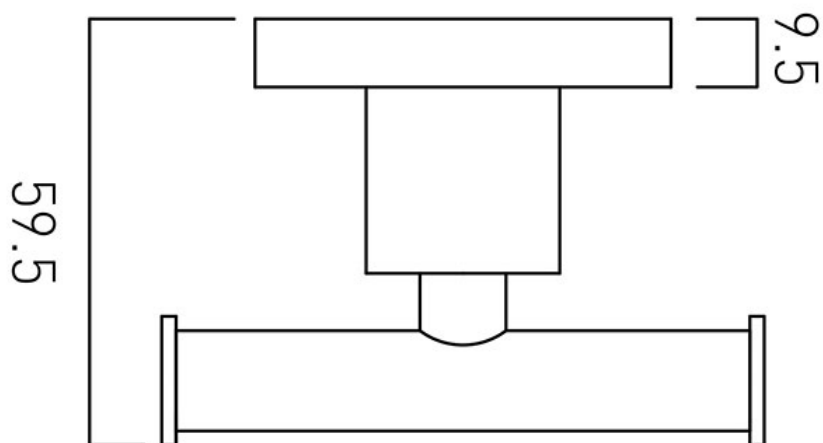

SPECIFICATION SHEET

COLLECTION: ELEMENTS

PRODUCT CODE: ELE-186-C/P

DESCRIPTION:

robe hook
wall mounted

FINISH:

Chrome

tel: 01934 744466
email: sales@vado.com
www.vado.com

where inspiration flows
taps | showering | accessories

TECHNICAL DRAWING

COLLECTION: ELEMENTS

PRODUCT CODE: ELE-186-C/P

tel: 01934 744466
email: sales@vado.com
www.vado.com

where inspiration flows
taps | showering | accessories