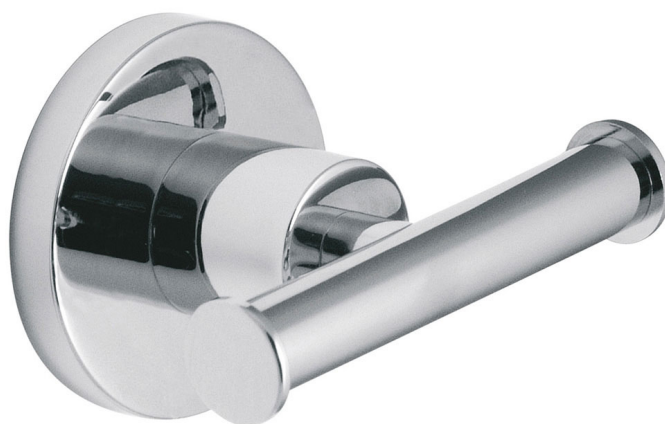

SPECIFICATION SHEET

COLLECTION: ELEMENTS

PRODUCT CODE: ELE-186-C/P

DESCRIPTION:

robe hook
wall mounted

FINISH:

Chrome

tel: 01934 744466
email: sales@vado.com
www.vado.com

where inspiration flows
taps | showering | accessories

TECHNICAL DRAWING

COLLECTION: ELEMENTS

PRODUCT CODE: ELE-186-C/P

tel: 01934 744466
email: sales@vado.com
www.vado.com

where inspiration flows
taps | showering | accessories