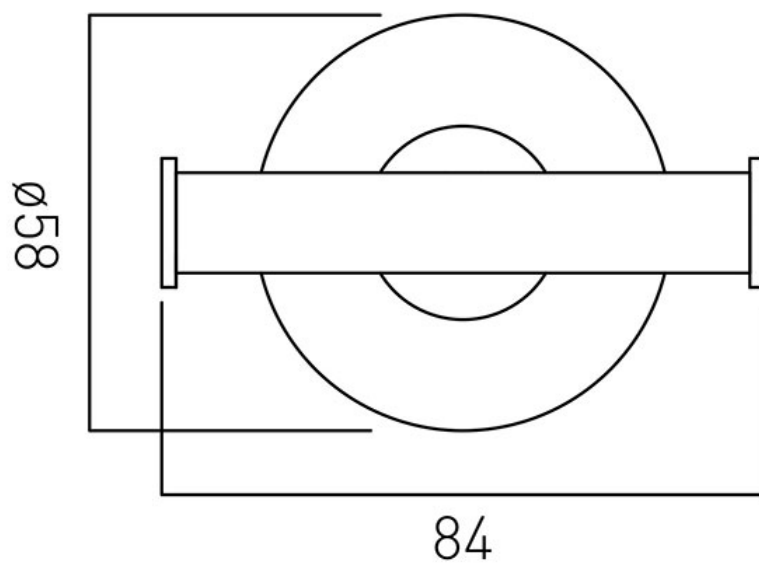

SPECIFICATION SHEET

COLLECTION: ELEMENTS

PRODUCT CODE: ELE-186-C/P

DESCRIPTION:

robe hook
wall mounted

FINISH:

Chrome

tel: 01934 744466
email: sales@vado.com
www.vado.com

where inspiration flows
taps | showering | accessories

TECHNICAL DRAWING

COLLECTION: ELEMENTS

PRODUCT CODE: ELE-186-C/P

tel: 01934 744466
email: sales@vado.com
www.vado.com

where inspiration flows
taps | showering | accessories