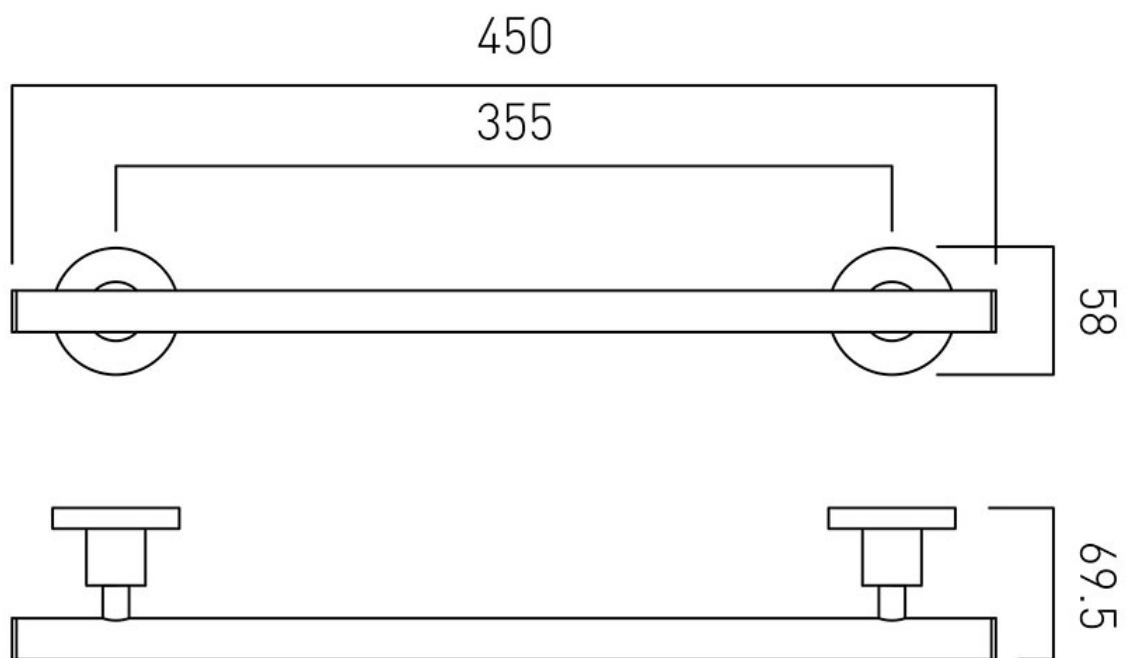

SPECIFICATION SHEET

COLLECTION: ELEMENTS

PRODUCT CODE: ELE-184-45-C/P

DESCRIPTION:

towel rail
wall mounted
450mm (18")

FINISH:

Chrome

tel: 01934 744466
email: sales@vado.com
www.vado.com

where inspiration flows
taps | showering | accessories

TECHNICAL DRAWING

COLLECTION: ELEMENTS

PRODUCT CODE: ELE-184-45-C/P

tel: 01934 744466
email: sales@vado.com
www.vado.com

where inspiration flows
taps | showering | accessories