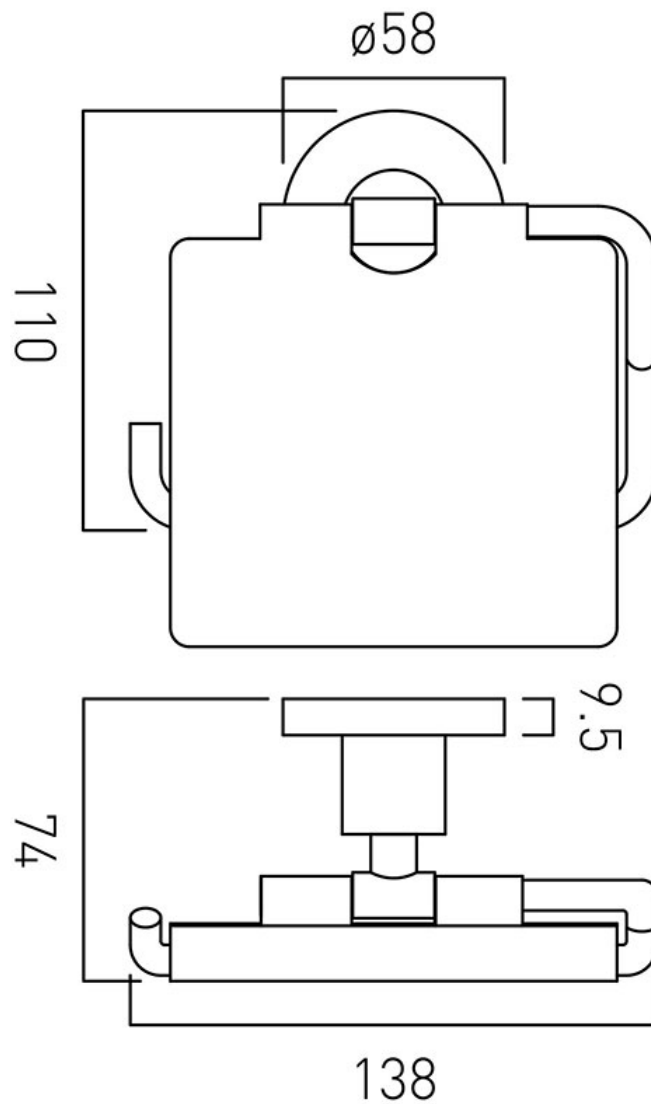

SPECIFICATION SHEET

COLLECTION: ELEMENTS

PRODUCT CODE: ELE-180A-C/P

DESCRIPTION:

covered paper holder
wall mounted

FINISH:

Chrome

tel: 01934 744466
email: sales@vado.com
www.vado.com

where inspiration flows
taps | showering | accessories

TECHNICAL DRAWING

COLLECTION: ELEMENTS

PRODUCT CODE: ELE-180A-C/P

tel: 01934 744466
email: sales@vado.com
www.vado.com

where inspiration flows
taps | showering | accessories