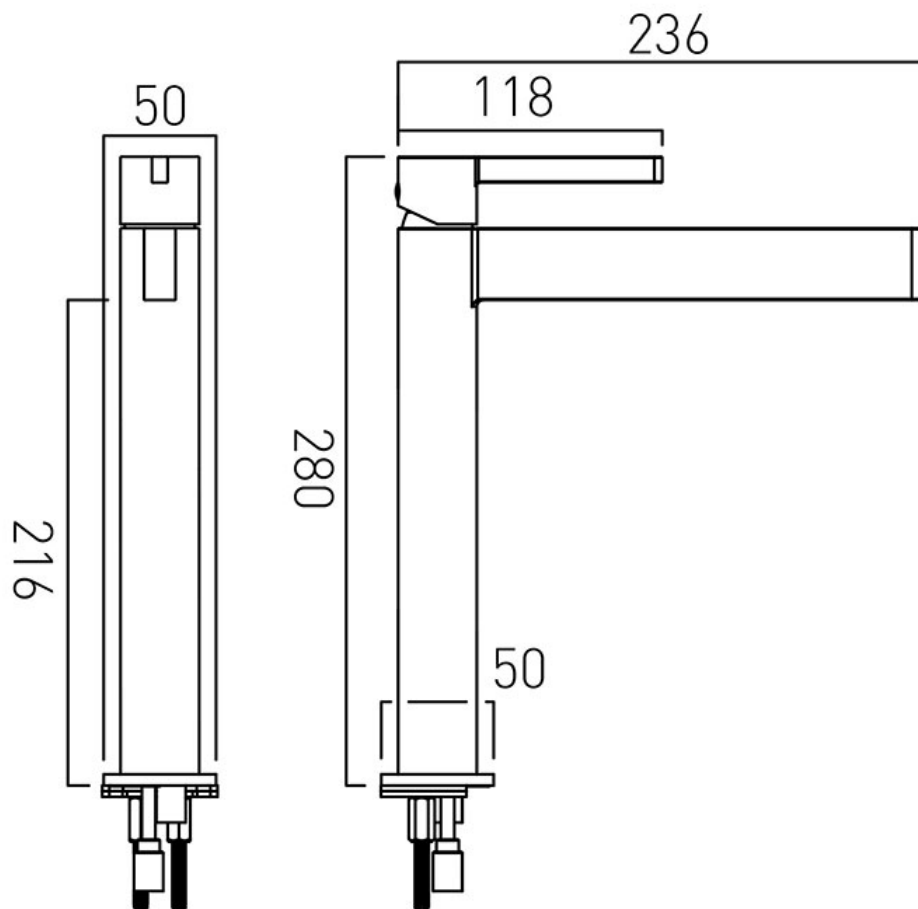

SPECIFICATION SHEET

COLLECTION: EDIT

PRODUCT CODE: EDI-100E/SB-C/P

DESCRIPTION:

extended mono basin mixer
single lever
deck mounted
smooth bodied
without universal basin waste
ceramic cartridge C-010-N25
2 x 1/2" nut x 400mm flexipipe connection
deck mount drill hole diameter 35mm
minimum operating pressure 1.0 bar MP

FINISH:

Chrome

FLOW REGULATOR:

flow regulator fitted as standard

MINIMUM OPERATING PRESSURE:

1.0 bar MP

FLOW RATE AT 3.0 BAR FLOW PRESSURE:

4.5 l/min

tel: 01934 744466
email: sales@vado.com
www.vado.com

where inspiration flows
taps | showering | accessories

TECHNICAL DRAWING

COLLECTION: EDIT

PRODUCT CODE: EDI-100E/SB-C/P

tel: 01934 744466
email: sales@vado.com
www.vado.com