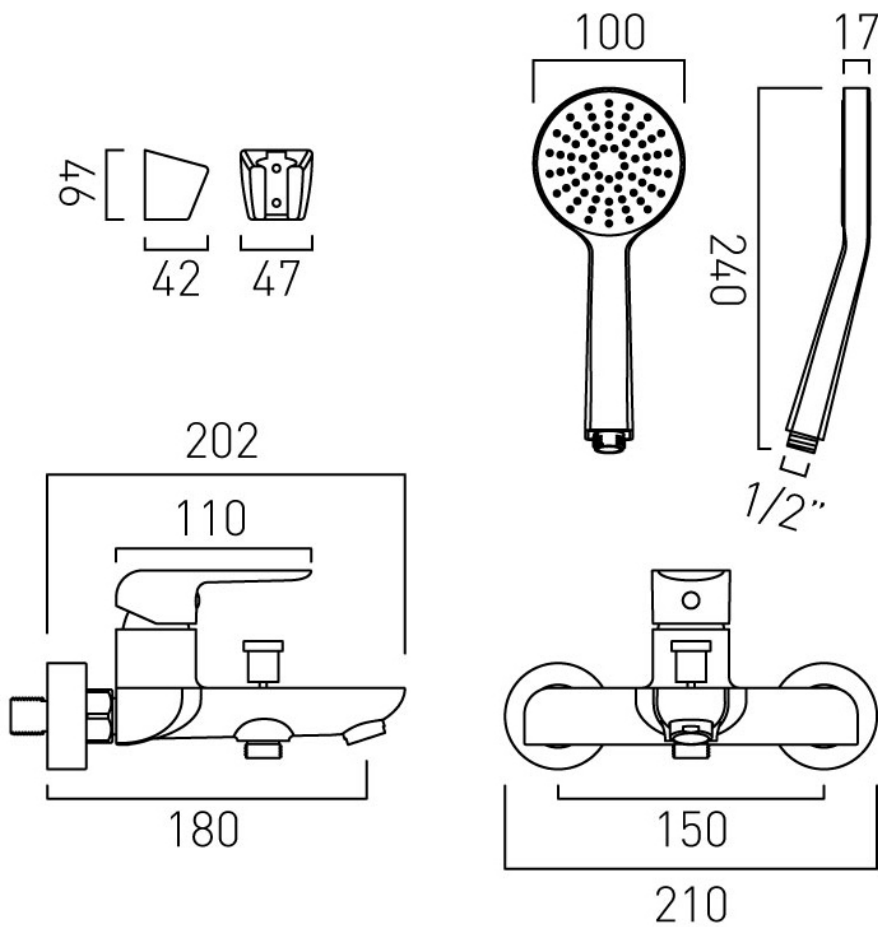

.....

TECHNICAL DRAWING

COLLECTION: VALA

PRODUCT CODE: AX-VAL-123+K-CP

CONTACT

SALES: 01934 744466

AFTERSALES: 01934 745163

EMAIL: SALES@VADO.COM

WWW.VADO.COM/AXCES

AXCES
by VADO