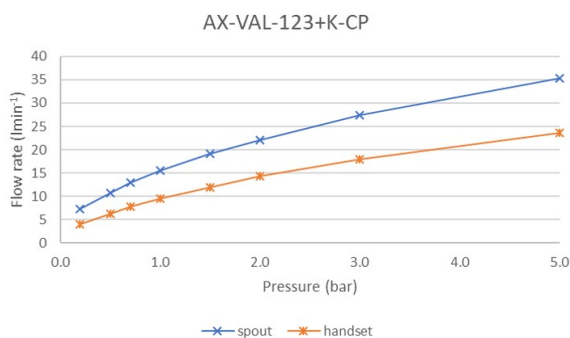

## DESCRIPTION:

exposed bath shower mixer  
single lever  
wall mounted  
with Neoperl water flow straightener  
with Sirkel single function shower kit  
ceramic cartridge W-002-N35  
1/2" x 3/4" x 50mm eccentric threaded connections  
minimum operating pressure 1.0 bar  
MP

## FLOW RATE AT 3.0 BAR FLOW PRESSURE:

Bath: 27.4 l/m, Shower: 18 l/m