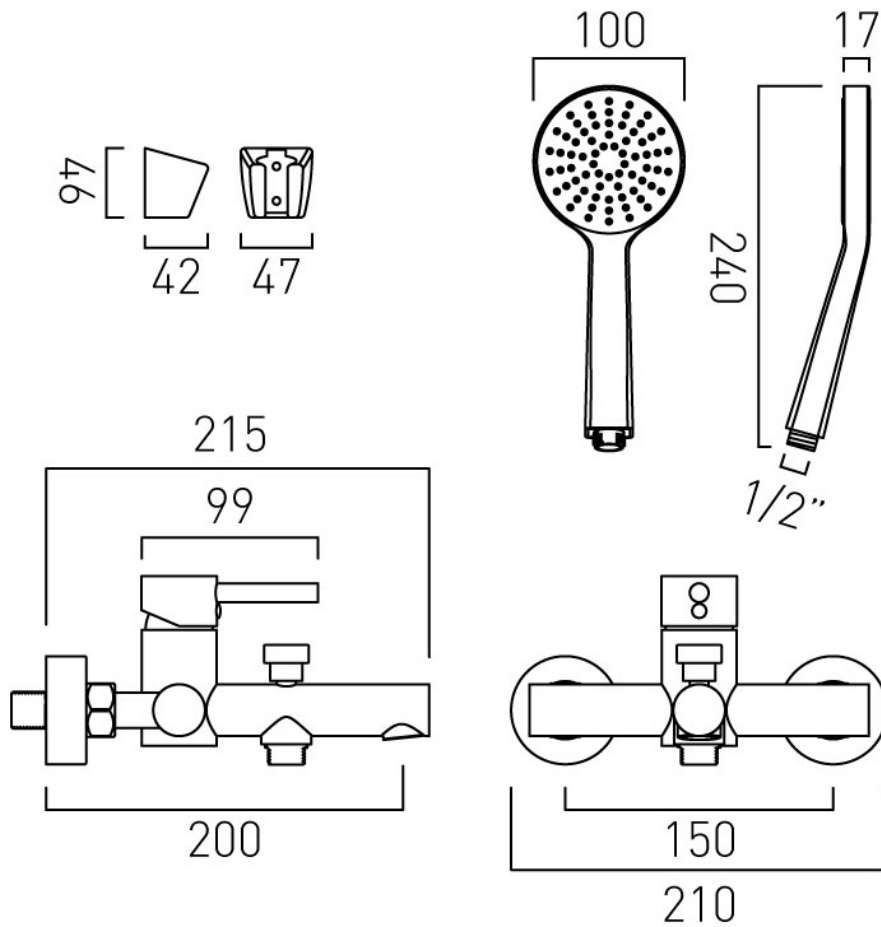

SPECIFICATION SHEET

COLLECTION: NURI
PRODUCT CODE: AX-NUR-123+K-CP

DESCRIPTION:

exposed bath shower mixer
single lever
wall mounted
with Neoperl water flow straightener
with Sirkel single function shower kit
ceramic cartridge W-001-N35
1/2" x 3/4" x 50mm eccentric threaded connections
minimum operating pressure 1.0 bar MP

FINISH:

Chrome

MINIMUM OPERATING PRESSURE:

1.0 bar MP

FLOW RATE AT 3.0 BAR FLOW PRESSURE:

Bath: 20.8 l/m, Shower: 15.5 l/m

CONTACT

SALES: 01934 744466

AFTERSALES: 01934 745163

EMAIL: SALES@VADO.COM

WWW.VADO.COM/AXCES

AXCES
by VADO

.....

TECHNICAL DRAWING

COLLECTION: NURI

PRODUCT CODE: AX-NUR-123+K-CP