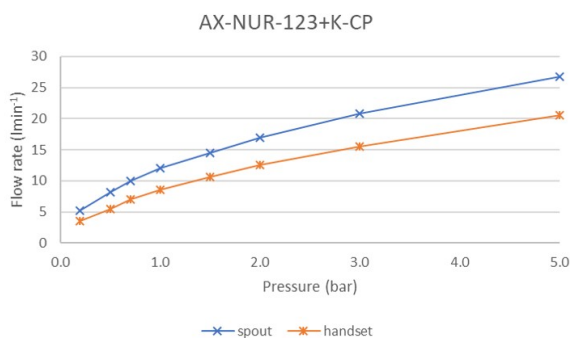

SPECIFICATION SHEET

COLLECTION: NURI
PRODUCT CODE: AX-NUR-123+K-CP

DESCRIPTION:

exposed bath shower mixer
single lever
wall mounted
with Neoperl water flow straightener
with Sirkel single function shower kit
ceramic cartridge W-001-N35
1/2" x 3/4" x 50mm eccentric threaded connections
minimum operating pressure 1.0 bar MP

FINISH:

Chrome

MINIMUM OPERATING PRESSURE:

1.0 bar MP

FLOW RATE AT 3.0 BAR FLOW PRESSURE:

Bath: 20.8 l/m, Shower: 15.5 l/m

CONTACT

SALES: 01934 744466