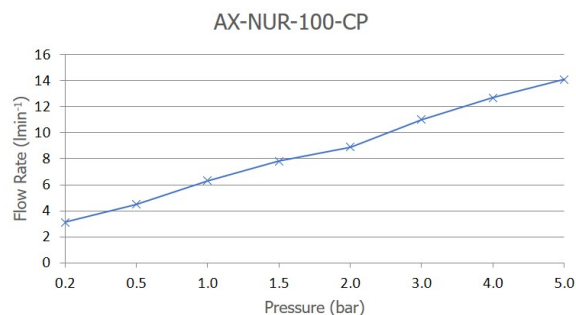

.....

SPECIFICATION SHEET

COLLECTION: NURI
PRODUCT CODE: AX-NUR-100-CP

DESCRIPTION:

mono basin mixer
single lever
deck mounted
with pop-up waste
with Neoperl water flow aerator
ceramic cartridge W-001-N35
2 x 1/2" nut x 400mm flexipipe
connections
deck mount drill hole diameter 35mm
minimum operating pressure 1.0 bar
MP

FINISH:

Chrome

MINIMUM OPERATING PRESSURE:

1.0 bar MP

FLOW RATE AT 3.0 BAR FLOW PRESSURE:

11 l/m

CONTACT

SALES: 01934 744466