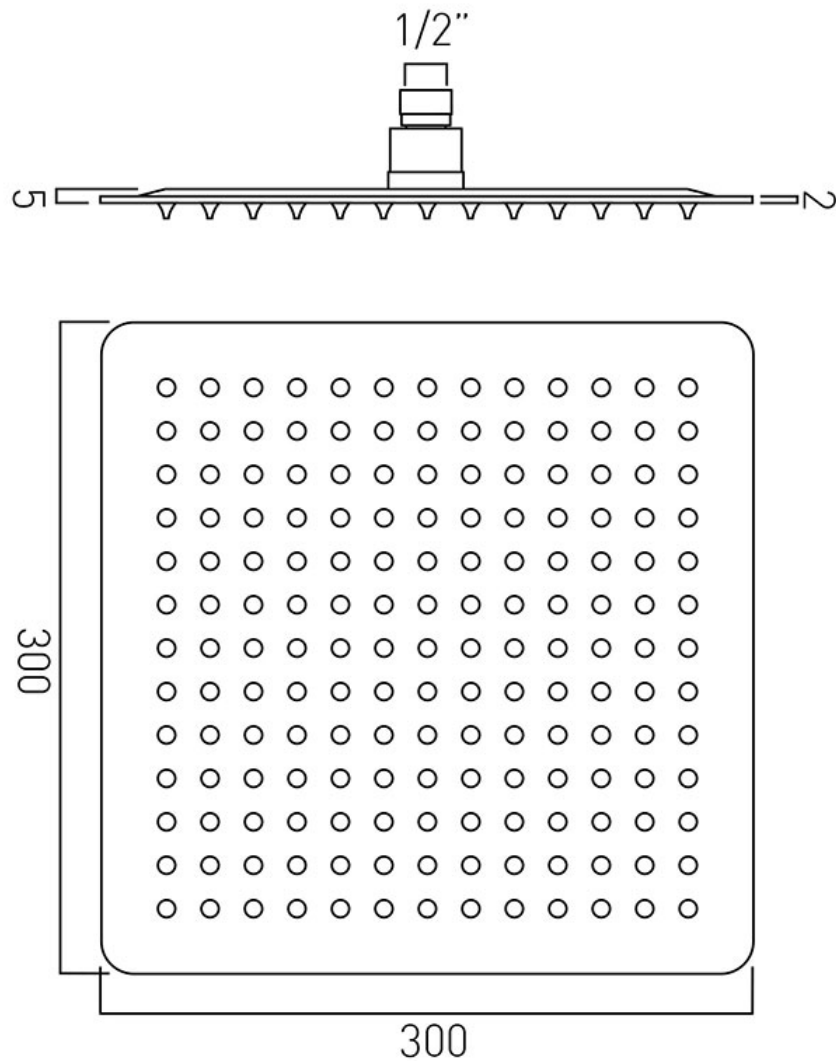

TECHNICAL DRAWING

COLLECTION: AQUABLADE

PRODUCT CODE: AQB-SQ/30-C/P

tel: 01934 744466
email: sales@vado.com
www.vado.com

where inspiration flows
taps | showering | accessories