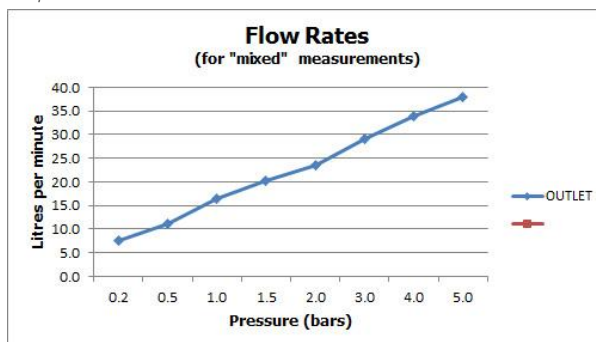

# SPECIFICATION SHEET

**COLLECTION:** AQUABLADE

**PRODUCT CODE:** AQB-SQ/30-C/P

**DESCRIPTION:**

Aquablade  
square slimline single function shower head  
easy clean  
1/2" female inlet

300mm (12")  
minimum operating pressure 1.0 bar MP

**FINISH:**

Chrome

**FLOW REGULATOR:**

FR-SHOWER/9-C/P

**MINIMUM OPERATING PRESSURE:**

1.0 bar MP

**FLOW RATE AT 3.0 BAR FLOW PRESSURE:**

29 l/min